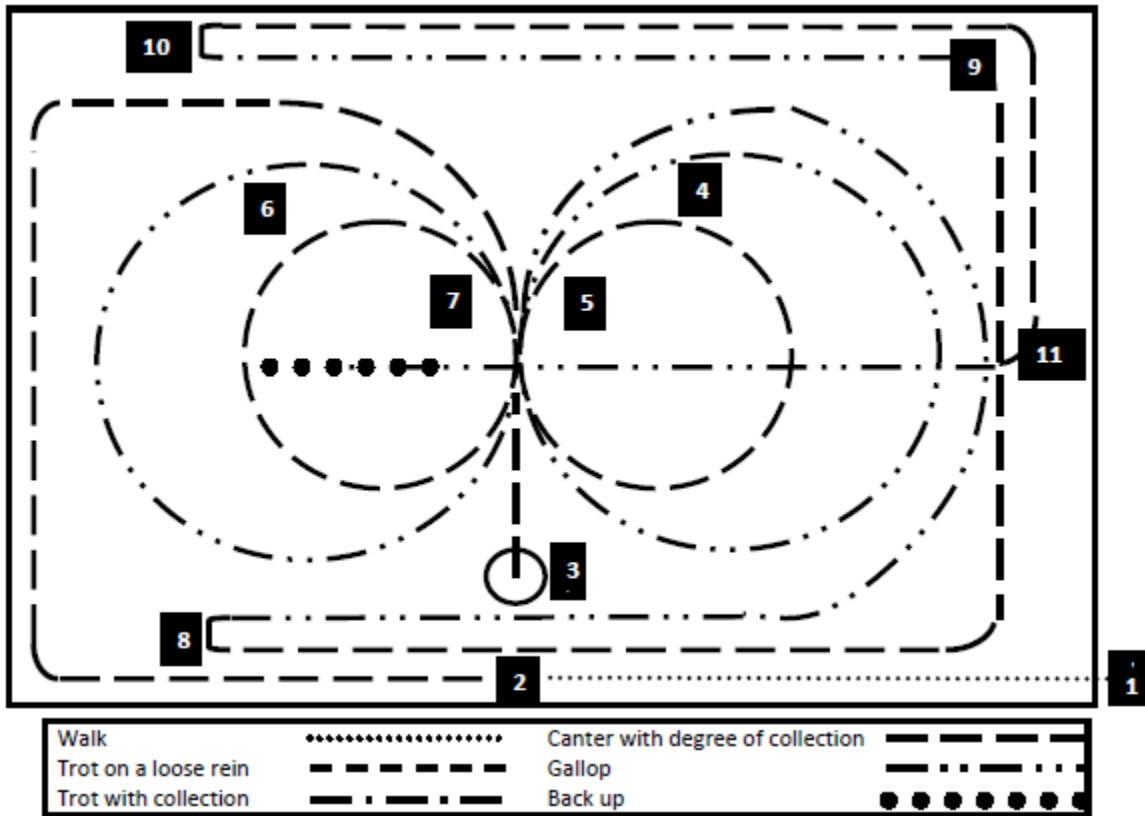

## Final Round – Rosevale Santa Gertrudis 5 yr & Under Challenge

1. Enter arena at a walk. Demonstrate the horse's acceptance of the whip.	...../10
2. At 2 canter on correct lead around work area and proceeds through the centre of work area to 3.	...../10
3. At 3 stop. Spin two 360 degrees to the right. Spin two ½ 360 degrees to left.	...../10
4. Canter from 3 on correct lead and proceed to centre of work area, gallop 1 large fast circle to the right on the correct lead.	...../10
5. At the centre of the working area, canter a small slow circle to the right on the correct lead and do a flying change at the centre.	...../10
6. Gallop 1 large fast circle to the left on the correct lead.	...../10
7. At the centre of the working area canter a small slow circle to the left on the correct lead. Do a flying change at the centre.	...../10
8. Gallop 1 large fast circle to the right on the correct lead, do not close circle and continue down to 8.	...../10
9. At 8 stop, without hesitation rollback to the left and proceed around work area at a canter on the correct lead to 9.	...../10
10. At 9 gallop down to 10.	...../10
11. At 10 stop and without hesitation rollback to the right. Continue at a canter on the correct lead to 11.	...../10
12. At 11 gallop down the centre of the work area and stop. Back up over tracks for a least 3 metres. Settle and proceeds to leave work area at a walk.	...../10

**TOTAL POINTS**

...../120